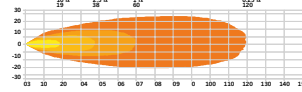

Part No. 809236
UNITY WORK LIGHT 19W LED