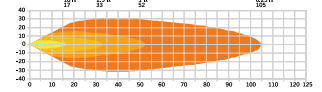

Part No. 809237
UNITY WORK LIGHT 31W LED