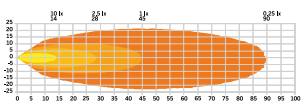

strands®

-lighting division

Part No. 809233
UNITY WORK LIGHT 11W LED