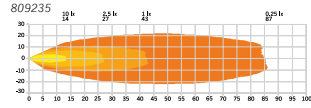

Part No. 809234, 809235
UNITY WORK LIGHT 10W LED