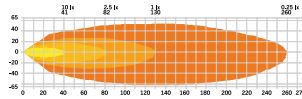

Part No. 809240
UNITY WORK LIGHT 92W LED

Part No. 809239
UNITY WORK LIGHT 149W LED

UNITY WORK LIGHT LED

PART NO.	809233	809234	809235	809236	809237	809238	809240	809239
VOLTAGE	9-40V DC	10-32V DC	10-32V DC	10-32V DC	10-40V DC	10-40V DC	10-40V DC	10-40V DC
CONSUMPTION	11W	10W	10W	19W	31W	64W	92W	149W
THEORETICAL LUMEN	1520	1520	1520	3040	2750	6187	15000	21600
ACTUAL LUMEN	1000	931	931	1942	2200	5200	7366	13000
IP-CLASS	IP68/IP69K	IP68	IP68	IP68	IP67/IP69K	IP67/IP69K	IP67/IP69K	IP67/IP69K
CONNECTION	DT-2	DT	DT	DT	DT	DT	DT	DT
CABLE LENGTH	500mm	500mm	500mm	250mm	520mm	520mm	500mm	200mm
MATERIAL HOUSING	Aluminum	Aluminum	Aluminum	Aluminum	Aluminum	Aluminum	Aluminum	Aluminum
MATERIAL LENS	Polycarbonate	Polycarbonate	Polycarbonate	Polycarbonate	Polycarbonate	Polycarbonate	Polycarbonate	Polycarbonate
LENGTH	-	52,11mm	52,11mm	-	70,4mm	101mm	110,27mm	135mm
DIAMETER	65mm	-	-	84,4mm	-	-	-	-
DEPTH	34mm	26,13mm	26,13mm	54,72mm	41mm	45mm	57,6mm	90,4mm
HEIGHT	65mm	67,03mm	67,03mm	-	85,2mm	114,4mm	110,26mm	118mm
HEIGHT INCLUDING BRACKET	86mm	112,2mm	112,2mm	112,2mm	95,5mm	120mm	144,13mm	152,2mm
OPERATING TEMPERATURE	-30°C · +65°C	-30°C · +65°C	-30°C · +65°C	-30°C · +80°C	-30°C · +65°C	-30°C · +65°C	-30°C · 65°C	-30°C · +65°C
E-APPROVED	No	ECE R23	No	No	No	No	No	No
EMC-CERTIFICATES	ECE R10	ECE R10	ECE R10	ECE R10, CISPR Class 2	ECE R10	ECE R10	ECE R10	ECE R10