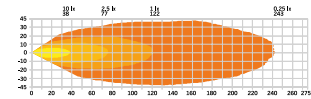

Part No. 809240
UNITY WORK LIGHT 92W LED

Part No. 809239
UNITY WORK LIGHT 149W LED

UNITY WORK LIGHT LED

PART NO.	809233	809234	809235	809236	809237	809238	809240	809239
VOLTAGE	9-40V DC	10-32V DC	10-32V DC	10-32V DC	10-40V DC	10-40V DC	10-40V DC	10-40V DC
CONSUMPTION	11W	10W	10W	19W	31W	64W	92W	149W
THEORETICAL LUMEN	1520	1520	1520	3040	2750	6187	15000	21600
ACTUAL LUMEN	1000	931	931	1942	2200	5200	7366	13000
IP-CLASS	IP68/IP69K	IP68	IP68	IP68	IP67/IP69K	IP67/IP69K	IP67/IP69K	IP67/IP69K
CONNECTION	DT-2	DT	DT	DT	DT	DT	DT	DT
CABLE LENGTH	500mm	500mm	500mm	250mm	520mm	520mm	500mm	200mm
MATERIAL HOUSING	Aluminum	Aluminum	Aluminum	Aluminum	Aluminum	Aluminum	Aluminum	Aluminum
MATERIAL LENS	Polycarbonate	Polycarbonate	Polycarbonate	Polycarbonate	Polycarbonate	Polycarbonate	Polycarbonate	Polycarbonate
LENGTH	-	52,11mm	52,11mm	-	70,4mm	101mm	110,27mm	135mm
DIAMETER	65mm	-	-	84,4mm	-	-	-	-
DEPTH	34mm	26,13mm	26,13mm	54,72mm	41mm	45mm	57,6mm	90,4mm
HEIGHT	65mm	67,03mm	67,03mm	-	85,2mm	114,4mm	110,26mm	118mm
HEIGHT INCLUDING BRACKET	86mm	112,2mm	112,2mm	112,2mm	95,5mm	120mm	144,13mm	152,2mm
OPERATING TEMPERATURE	-30°C · +65°C	-30°C · +65°C	-30°C · +65°C	-30°C · +80°C	-30°C · +65°C	-30°C · +65°C	-30°C · 65°C	-30°C · +65°C
E-APPROVED	No	ECE R23	No	No	No	No	No	No
EMC-CERTIFICATES	ECE R10	ECE R10	ECE R10	ECE R10, CISPR Class 2	ECE R10	ECE R10	ECE R10	ECE R10