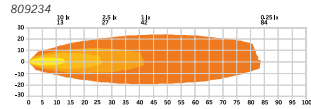

Part No. 809234, 809235
UNITY WORK LIGHT 10W LED