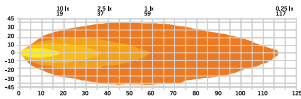

strands[®]

-lighting division

Part No. 809233
UNITY WORK LIGHT 11W LED

Part No. 809234, 809235
UNITY WORK LIGHT 10W LED

Part No. 809236
UNITY WORK LIGHT 19W LED

Part No. 809237
UNITY WORK LIGHT 31W LED

Part No. 809238
UNITY WORK LIGHT 64W LED

Part No. 809240
UNITY WORK LIGHT 92W LED

Part No. 809239
UNITY WORK LIGHT 149W LED

UNITY WORK LIGHT LED

PART NO.	809233	809234	809235	809236	809237	809238	809240	809239
VOLTAGE	9-40V DC	10-32V DC	10-32V DC	10-32V DC	10-40V DC	10-40V DC	10-40V DC	10-40V DC
CONSUMPTION	11W	10W	10W	19W	31W	64W	92W	149W
THEORETICAL LUMEN	1520	1520	1520	3040	2750	6187	15000	21600
ACTUAL LUMEN	1000	931	931	1942	2200	5200	7366	13000
IP-CLASS	IP68/IP69K	IP68	IP68	IP68	IP67/IP69K	IP67/IP69K	IP67/IP69K	IP67/IP69K
CONNECTION	DT-2	DT	DT	DT	DT	DT	DT	DT
CABLE LENGTH	500mm	500mm	500mm	250mm	520mm	520mm	500mm	200mm
MATERIAL HOUSING	Aluminum	Aluminum	Aluminum	Aluminum	Aluminum	Aluminum	Aluminum	Aluminum
MATERIAL LENS	Polycarbonate	Polycarbonate	Polycarbonate	Polycarbonate	Polycarbonate	Polycarbonate	Polycarbonate	Polycarbonate
LENGTH	-	52,11mm	52,11mm	-	70,4mm	101mm	110,27mm	135mm
DIAMETER	65mm	-	-	84,4mm	-	-	-	-
DEPTH	34mm	26,13mm	26,13mm	54,72mm	41mm	45mm	57,6mm	90,4mm
HEIGHT	65mm	67,03mm	67,03mm	-	85,2mm	114,4mm	110,26mm	118mm
HEIGHT INCLUDING BRACKET	86mm	112,2mm	112,2mm	112,2mm	95,5mm	120mm	144,13mm	152,2mm
OPERATING TEMPERATURE	-30°C · +65°C	-30°C · +65°C	-30°C · +65°C	-30°C · +80°C	-30°C · +65°C	-30°C · +65°C	-30°C · 65°C	-30°C · +65°C
E-APPROVED	No	ECE R23	No	No	No	No	No	No
EMC-CERTIFICATES	ECE R10	ECE R10	ECE R10	ECE R10, CISPR Class 2	ECE R10	ECE R10	ECE R10	ECE R10