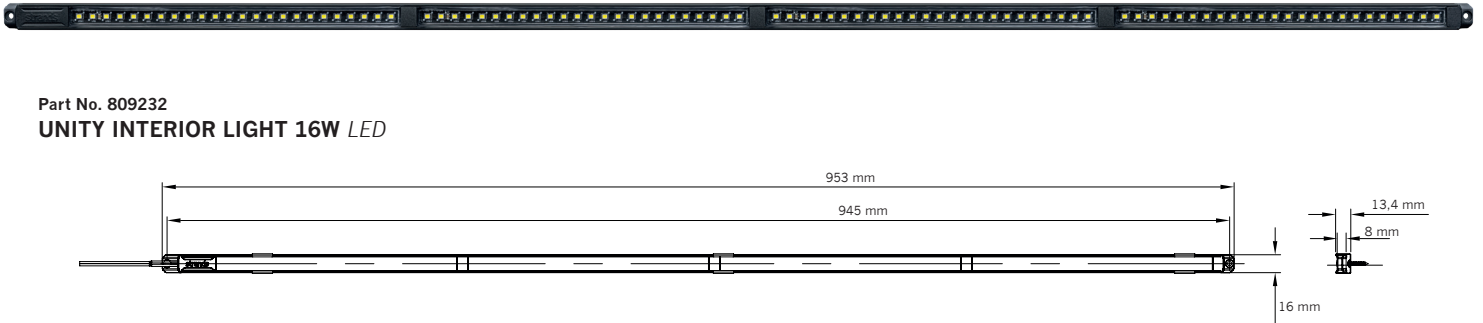

strands®

-lighting division

Part No. 809230
UNITY INTERIOR LIGHT 6W LED

Part No. 809231
UNITY INTERIOR LIGHT 9W LED

Part No. 809232
UNITY INTERIOR LIGHT 16W LED

UNITY INTERIOR LIGHT LED

PART NO.	809230	809231	809232
VOLTAGE	10-30V DC	10-30V DC	10-30V DC
CONSUMPTION	6W	9W	16W
THEORETICAL LUMEN	650	1290	2590
ACTUAL LUMEN	420	835	1630
KELVIN	5000K	5000K	5000K
IP-CLASS	IP67	IP67	IP67
CONNECTION	Cable	Cable	Cable
CABLE LENGTH	2000mm	2000mm	2000mm
MATERIAL HOUSING	Aluminium	Aluminium	Aluminium
MATERIAL LENS	Polycarbonate	Polycarbonate	Polycarbonate
LENGTH	281mm	505mm	953mm
DEPTH	8/13,4mm	8/13,4mm	8/13,4mm
HEIGHT	16mm	16mm	16mm
OPERATING TEMPERATURE	-35°C · +45°C	-35°C · +45°C	-35°C · +45°C
EMC-CERTIFICATES	ECE R10	ECE R10	ECE R10