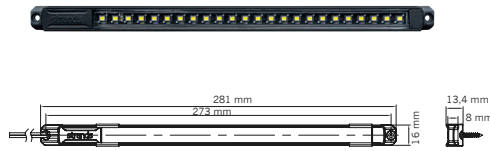

strands®

-lighting division

Part No. 809230
UNITY INTERIOR LIGHT 6W LED

Part No. 809231
UNITY INTERIOR LIGHT 9W LED

Part No. 809232
UNITY INTERIOR LIGHT 16W LED

UNITY INTERIOR LIGHT LED

PART NO.	809230	809231	809232
VOLTAGE	10-30V DC	10-30V DC	10-30V DC
CONSUMPTION	6W	9W	16W
THEORETICAL LUMEN	650	1290	2590
ACTUAL LUMEN	420	835	1630
KELVIN	5000K	5000K	5000K
IP-CLASS	IP67	IP67	IP67
CONNECTION	Cable	Cable	Cable
CABLE LENGTH	2000mm	2000mm	2000mm
MATERIAL HOUSING	Aluminium	Aluminium	Aluminium
MATERIAL LENS	Polycarbonate	Polycarbonate	Polycarbonate
LENGTH	281mm	505mm	953mm
DEPTH	8/13,4mm	8/13,4mm	8/13,4mm
HEIGHT	16mm	16mm	16mm
OPERATING TEMPERATURE	-35°C · +45°C	-35°C · +45°C	-35°C · +45°C
EMC-CERTIFICATES	ECE R10	ECE R10	ECE R10