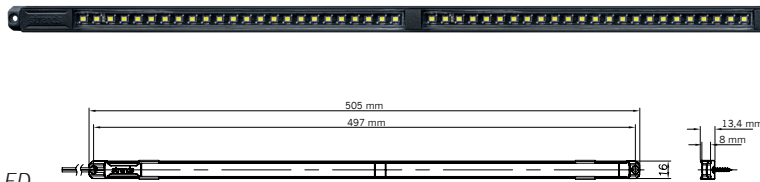

strands®

-lighting division

Part No. 809230
UNITY INTERIOR LIGHT 6W LED

Part No. 809231
UNITY INTERIOR LIGHT 9W LED

Part No. 809232
UNITY INTERIOR LIGHT 16W LED

UNITY INTERIOR LIGHT LED

PART NO.	809230	809231	809232
VOLTAGE	10-30V DC	10-30V DC	10-30V DC
CONSUMPTION	6W	9W	16W
THEORETICAL LUMEN	650	1290	2590
ACTUAL LUMEN	420	835	1630
KELVIN	5000K	5000K	5000K
IP-CLASS	IP67	IP67	IP67
CONNECTION	Cable	Cable	Cable
CABLE LENGTH	2000mm	2000mm	2000mm
MATERIAL HOUSING	Aluminium	Aluminium	Aluminium
MATERIAL LENS	Polycarbonate	Polycarbonate	Polycarbonate
LENGTH	281mm	505mm	953mm
DEPTH	8/13,4mm	8/13,4mm	8/13,4mm
HEIGHT	16mm	16mm	16mm
OPERATING TEMPERATURE	-35°C · +45°C	-35°C · +45°C	-35°C · +45°C
EMC-CERTIFICATES	ECE R10	ECE R10	ECE R10