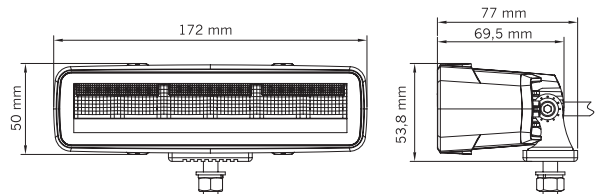

strands

-lighting division

WITH INDICATOR

Part No. 809224

WITH WARNING LIGHT

Part No. 809225

SIBERIA MULTIPLE OPTIONS TAIL LIGHTS

PART NO.	809224	809225
VOLTAGE	10-32 V DC	10-32 V DC
CONSUMPTION	25 W	30 W
FUNCTIONS	Tail, brake, reverse, indicator	Tail, brake, reverse, warning light
THEORETICAL LUMEN	546 (reverse light)	546 (reverse light)
ACTUAL LUMEN	322 (reverse light)	322 (reverse light)
1 LUX @	14 m (reverse light)	14 m (reverse light)
IP-CLASS	IP67/IP69K	IP67/IP69K
BEAM PATTERN	Flood (reverse light)	Flood (reverse light)
POSITION LIGHT	Red	Red
CONNECTION	Cable	Cable
CABLE LENGTH	2500 mm	2500 mm
MATERIAL HOUSING	Aluminium	Aluminium
MATERIAL LENS	Polycarbonate	Polycarbonate
LENGTH	172/214 mm	172/214 mm
DEPTH	77/71,5 mm	77/71,5 mm
HEIGHT	50/77 mm	50/77 mm
HEIGHT INCLUDING BRACKET	53,8 mm	53,8 mm
OPERATING TEMPERATURE	-30°C · +65°C	-30°C · +65°C
E-APPROVED	ECE R148	ECE R148, R65
EMC-CERTIFICATE	ECE R10	ECE R10