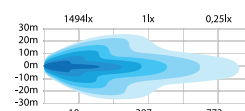

strands[®]

-lighting division

SIBERIA BR DRIVING LIGHT 9" LED WHITE AND AMBER POSITION LIGHT

Voltage	9-35V DC
Consumption	145W
Theoretical lumen	20 400
Actual lumen	11 515
1 lux @	387m
IP-class	IP67/IP69K
Beam pattern	Combo
Position light	White and amber
Connection	DT-4

Cable length	500mm
Material housing	Aluminium
Material lens	Polycarbonate
Diameter	228,6mm
Depth	86,7mm
Height including bracket	249,3mm
Operating temperature	-20°C - +45°C
E-approved	No
EMC-certificate	ECE R10