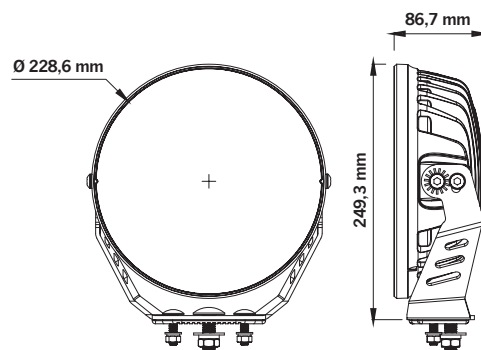

strands[®]

-lighting division

SIBERIA BR DRIVING LIGHT 9" LED WHITE AND AMBER POSITION LIGHT

Voltage	9-35V DC
Consumption	145W
Theoretical lumen	20 400
Actual lumen	11 515
1 lux @	387m
IP-class	IP67/IP69K
Beam pattern	Combo
Position light	White and amber
Connection	DT-4

Cable length	500mm
Material housing	Aluminium
Material lens	Polycarbonate
Diameter	228,6mm
Depth	86,7mm
Height including bracket	249,3mm
Operating temperature	-20°C - +45°C
E-approved	No
EMC-certificate	ECE R10