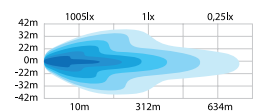

SIBERIA UDX 22'' LED BAR AMBER AND WHITE POSITION LIGHT

Voltage	10-32V DC
Consumption E-mode	102W,
Xperience mode	215W
Theoretical lumen	48 000
Actual lumen: E-mode	10 889,
Actual lumen:	22 900
Xperience mode	
1 lux @ E-mode	312 m,
Xperience mode	470 m
IP-class	IP68/IP69K
Beam pattern	Combo
Position light	Yes, amber and white

Connection	Cable
Cable length	1500 mm
Material housing	Aluminium
Material lens	Polycarbonate
Length	562 mm
Depth	71,6 mm
Height	89 mm
Height including bracket	89 mm
Operating temperature	-30°C - +65°C
E-approved	ECE R148, R149
Ref: E-mode	25
EMC-certificate	ECE R10

E-MODE

XPERIENCE MODE