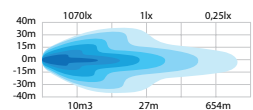

strands®

-lighting division

SIBERIA UDX 8'' LED BAR AMBER AND WHITE POSITION LIGHT

Voltage	10-32 V DC
Consumption E-mode	32 W
Xperience mode	66 W
Theoretical lumen	7167
Actual lumen: E-mode	2788
Xperience mode	5758
1 lux @ E-mode	327 m
Xperience mode	464 m
IP-class	IP67/IP69K
Beam pattern	Combo
Position light	White and amber
Connection	DT-4

Cable length	500 mm
Material housing	Aluminium
Material lens	Polycarbonate
Length	205 mm
Depth	71,6 mm
Height	76 mm
Height including bracket	89 mm
Operating temperature	-30°C - +65°C
E-approved	ECE R148, R149
Ref: E-mode	25
EMC-certificate	ECE R10

E-MODE

XPERIENCE MODE