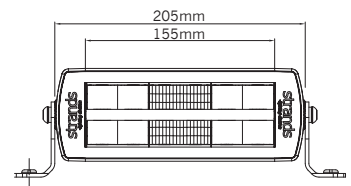

## SIBERIA UDX 8'' LED BAR AMBER AND WHITE POSITION LIGHT

Voltage	10-32 V DC
Consumption E-mode	32 W
Xperience mode	66 W
Theoretical lumen	7167
Actual lumen: E-mode	2788
Xperience mode	5758
1 lux @ E-mode	327 m
Xperience mode	464 m
IP-class	IP67/IP69K
Beam pattern	Combo
Position light	White and amber
Connection	DT-4

Cable length	500 mm
Material housing	Aluminium
Material lens	Polycarbonate
Length	205 mm
Depth	71,6 mm
Height	76 mm
Height including bracket	89 mm
Operating temperature	-30°C - +65°C
E-approved	ECE R148, R149
Ref: E-mode	25
EMC-certificate	ECE R10