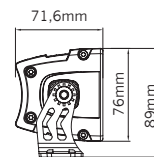

## SIBERIA UDX 8'' LED BAR AMBER AND WHITE POSITION LIGHT

Voltage	10-32 V DC
Consumption E-mode	32 W
Xperience mode	66 W
Theoretical lumen	7167
Actual lumen: E-mode	2788
Xperience mode	5758
1 lux @ E-mode	327 m
Xperience mode	464 m
IP-class	IP67/IP69K
Beam pattern	Combo
Position light	White and amber
Connection	DT-4

Cable length	500 mm
Material housing	Aluminium
Material lens	Polycarbonate
Length	205 mm
Depth	71,6 mm
Height	76 mm
Height including bracket	89 mm
Operating temperature	-30°C - +65°C
E-approved	ECE R148, R149
Ref: E-mode	25
EMC-certificate	ECE R10