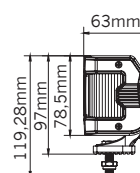

strands®

-lighting division

MANUAL

YETI - SIDE SHOOTER LED BAR WITH WARNING LIGHT AND HEATED LENS

RED = +VDC
BLACK = - TO CHASSIS GROUND
BLUE = HEATED LENS
WHITE = WARNING LIGHT

Voltage	9-32V DC
Watt	120
Functions	Work light, warning light
Patterns	1
Theoretical lumen	12320
Actual lumen	7286
1 lux @	205m
IP-class	IP69K
Beam pattern	Flood
Position light	No

Connection	Cable
Cable length	970mm
Material housing	Aluminum
Material lens	Polycarbonate
Length	610mm
Depth	63mm
Height	78,5mm
Operating temperature	-20°C - +40°C
E-approved	No
EMC-certificate	ECE R10