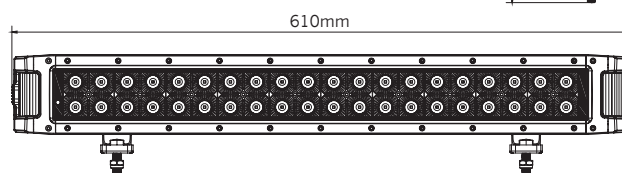

strands®

-lighting division

MANUAL

YETI - SIDE SHOOTER LED BAR WITH WARNING LIGHT AND HEATED LENS

RED = +VDC
BLACK = - TO CHASSIS GROUND
BLUE = HEATED LENS
WHITE = WARNING LIGHT

Voltage	9-32V DC
Watt	120
Functions	Work light, warning light
Patterns	1
Theoretical lumen	12320
Actual lumen	7286
1 lux @	205m
IP-class	IP69K
Beam pattern	Flood
Position light	No

Connection	Cable
Cable length	970mm
Material housing	Aluminum
Material lens	Polycarbonate
Length	610mm
Depth	63mm
Height	78,5mm
Operating temperature	-20°C - +40°C
E-approved	No
EMC-certificate	ECE R10