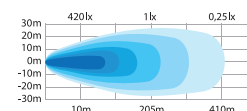

strands®

-lighting division

MANUAL

YETI - SIDE SHOOTER LED BAR WITH WARNING LIGHT AND HEATED LENS

RED = +VDC
BLACK = - TO CHASSIS GROUND
BLUE = HEATED LENS
WHITE = WARNING LIGHT

Voltage	9-32V DC
Watt	120
Functions	Work light, warning light
Patterns	1
Theoretical lumen	12320
Actual lumen	7286
1 lux @	205m
IP-class	IP69K
Beam pattern	Flood
Position light	No

Connection	Cable
Cable length	970mm
Material housing	Aluminum
Material lens	Polycarbonate
Length	610mm
Depth	63mm
Height	78,5mm
Operating temperature	-20°C - +40°C
E-approved	No
EMC-certificate	ECE R10