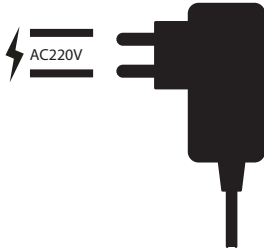

INSTRUCTION PORTABLE WARNING LIGHT

1. Fully charge battery before use
2. Check the battery life before use
3. Check light if working correctly before use
4. Charge the battery every 6 months if not in use
5. Check light regularly when use for long hours

Charging time : 6-8Hours
Discharging time: Single Flashing-4Hours
Dual Flashing-4Hours
Rotating-6Hours

Contact us if you need support: support@strands.se or +46(0)320-450450