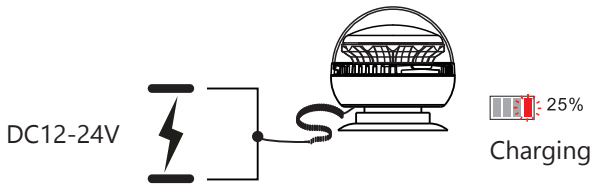

INSTRUCTION PORTABLE WARNING LIGHT

1. Fully charge battery before use
2. Check the battery life before use
3. Check light if working correctly before use
4. Charge the battery every 6 months if not in use
5. Check light regularly when use for long hours

Charging time : 6-8Hours
Discharging time: Single Flashing-4Hours
Dual Flashing-4Hours
Rotating-6Hours

Contact us if you need support: support@strands.se or +46(0)320-450450