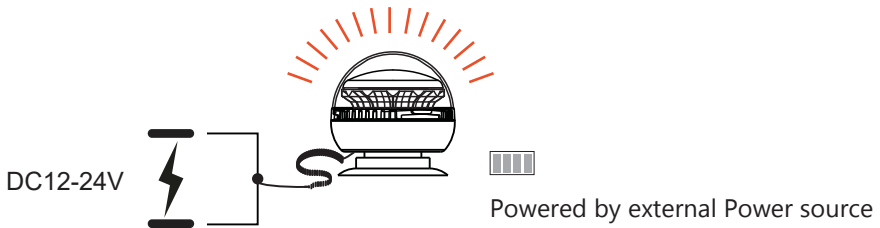

INSTRUCTION PORTABLE WARNING LIGHT

1. Fully charge battery before use
2. Check the battery life before use
3. Check light if working correctly before use
4. Charge the battery every 6 months if not in use
5. Check light regularly when use for long hours

Charging time : 6-8Hours
Discharging time: Single Flashing-4Hours
Dual Flashing-4Hours
Rotating-6Hours

Contact us if you need support: support@strands.se or +46(0)320-450450