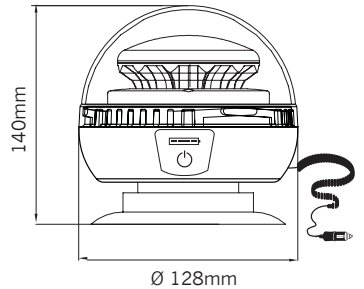

## INSTRUCTION PORTABLE WARNING LIGHT

1. Battery Status Display
2. ON/OFF Switch /Function Switch
3. Charging Port
4. Magnetic Base

If the light works only on battery, ECE R65 is not applicable."

Turn ON Light