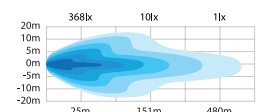

# strands®

-lighting division

70 mm

## DK INTENSE DRIVING LIGHT 9" LED

E-APPROVED / WHITE AND AMBER POSITION LIGHT

<b>Voltage</b>	9-36V DC
<b>Consumption</b>	130W
<b>Theoretical lumen</b>	16 100
<b>Actual lumen</b>	13 500
<b>1 lux @</b>	480 m
<b>IP-class</b>	IP68/IP69K
<b>Beam pattern</b>	Combo
<b>Color temperature</b>	5000K
<b>Position light</b>	Yes, amber and white
<b>Connection</b>	DT-4

<b>Cable length</b>	500 mm
<b>Material housing</b>	Aluminium
<b>Material lens</b>	Polycarbonate
<b>Diameter</b>	218 mm
<b>Depth</b>	70 mm
<b>Height including bracket</b>	233,5 mm
<b>Operating temperature</b>	-40°C - +60°C
<b>E-approved</b>	ECE R7, R112
<b>Ref</b>	45
<b>EMC-certificate</b>	ECE R10