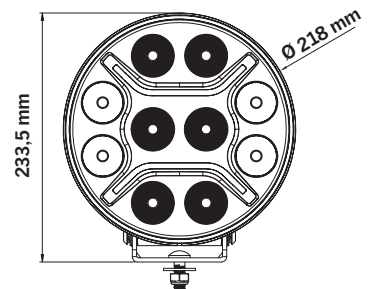

# strands®

-lighting division

70 mm

## DK INTENSE DRIVING LIGHT 9" LED

E-APPROVED / WHITE AND AMBER POSITION LIGHT

<b>Voltage</b>	9-36V DC
<b>Consumption</b>	130W
<b>Theoretical lumen</b>	16 100
<b>Actual lumen</b>	13 500
<b>1 lux @</b>	480 m
<b>IP-class</b>	IP68/IP69K
<b>Beam pattern</b>	Combo
<b>Color temperature</b>	5000K
<b>Position light</b>	Yes, amber and white
<b>Connection</b>	DT-4

<b>Cable length</b>	500 mm
<b>Material housing</b>	Aluminium
<b>Material lens</b>	Polycarbonate
<b>Diameter</b>	218 mm
<b>Depth</b>	70 mm
<b>Height including bracket</b>	233,5 mm
<b>Operating temperature</b>	-40°C - +60°C
<b>E-approved</b>	ECE R7, R112
<b>Ref</b>	45
<b>EMC-certificate</b>	ECE R10