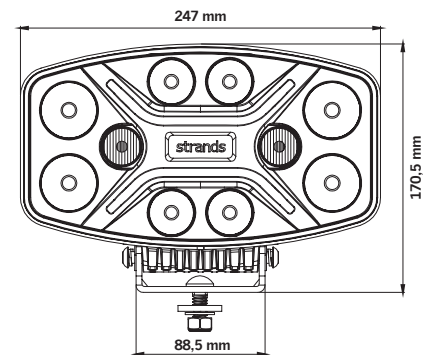

strands®

-lighting division

DARK KNIGHT INSANE DRIVING LIGHT LED

E-APPROVED / WHITE AND AMBER POSITION LIGHT / WARNING LIGHT

Voltage	9-36V DC
Consumption	112W
Theoretical lumen	12 000
Actual lumen	10 500
1 lux @	439m
IP-class	IP68/IP69K
Beam pattern	Combo
Position light	White and amber
Connection	Cable
Cable length	2500 mm

Material housing	Aluminium
Material lens	Polycarbonate
Length	247 mm
Depth	70,7 mm
Height	141 mm
Height including bracket	170,5 mm
Operating temperature	-40°C - +60°C
E-approved	ECE R7, R65, R112
Ref	45
EMC-certificate	ECE R10

Part No. 270698