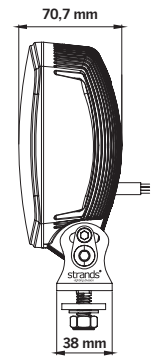

strands®

-lighting division

DARK KNIGHT INSANE DRIVING LIGHT LED

E-APPROVED / WHITE AND AMBER POSITION LIGHT / WARNING LIGHT

Voltage	9-36V DC
Consumption	112W
Theoretical lumen	12 000
Actual lumen	10 500
1 lux @	439m
IP-class	IP68/IP69K
Beam pattern	Combo
Position light	White and amber
Connection	Cable
Cable length	2500 mm

Material housing	Aluminium
Material lens	Polycarbonate
Length	247 mm
Depth	70,7 mm
Height	141 mm
Height including bracket	170,5 mm
Operating temperature	-40°C - +60°C
E-approved	ECE R7, R65, R112
Ref	45
EMC-certificate	ECE R10